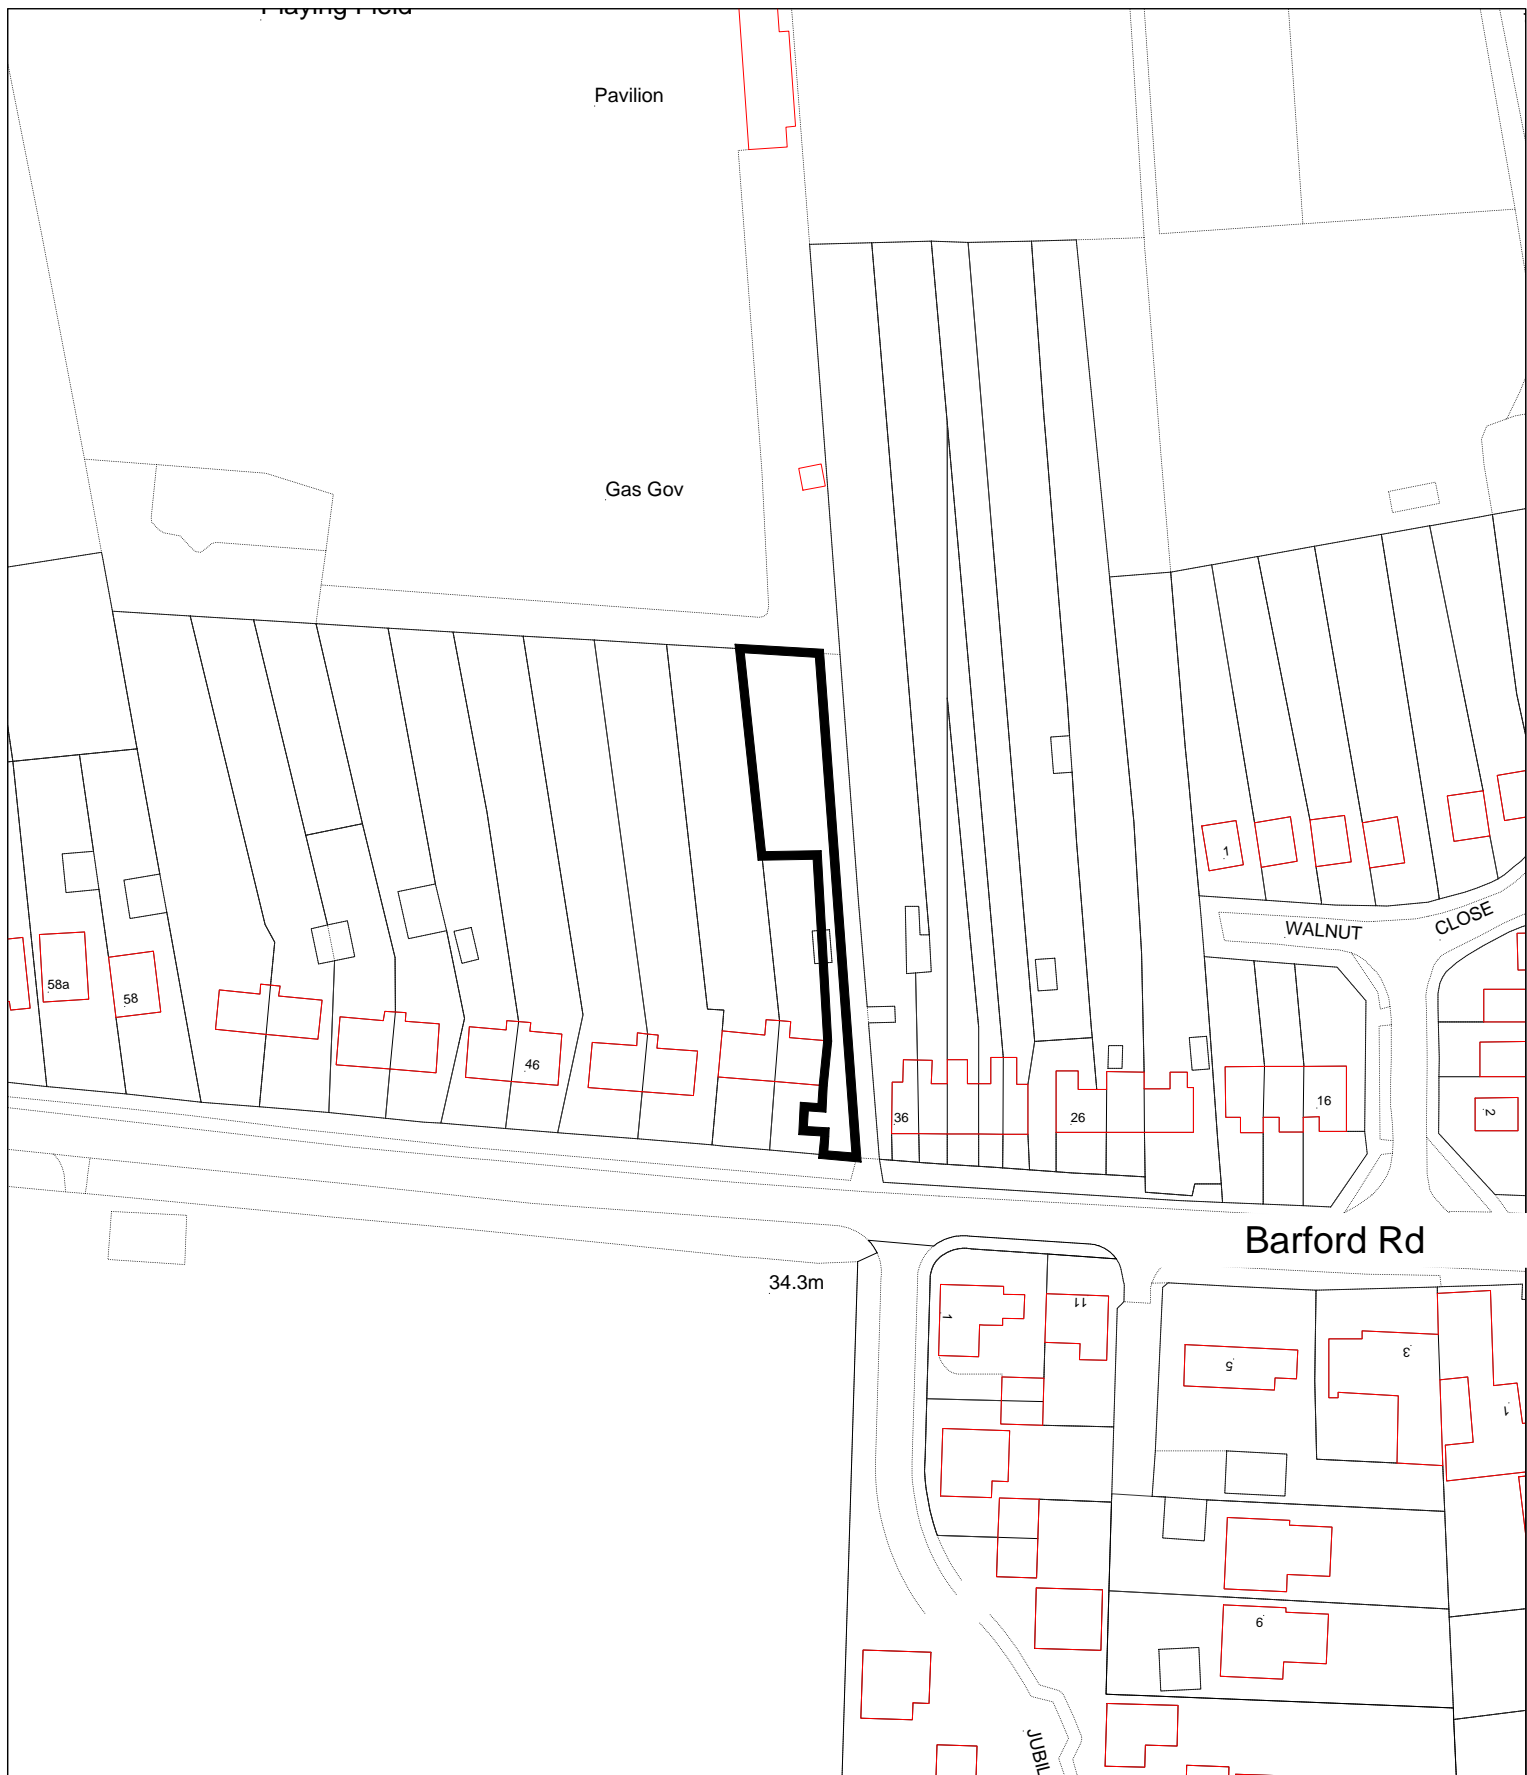

Playing Field

Pavilion

Gas Gov

Barford Rd

34.3m

© Crown Copyright. All rights reserved.
 Central Bedfordshire Council
 Licence No. 100049029 (2009)

Date: 23:September:2013

Map Sheet No

Application No.
 CB/13/03036/FULL

Scale: 1:1250

38 Barford Road, Blunham, Beds MK44 3ND